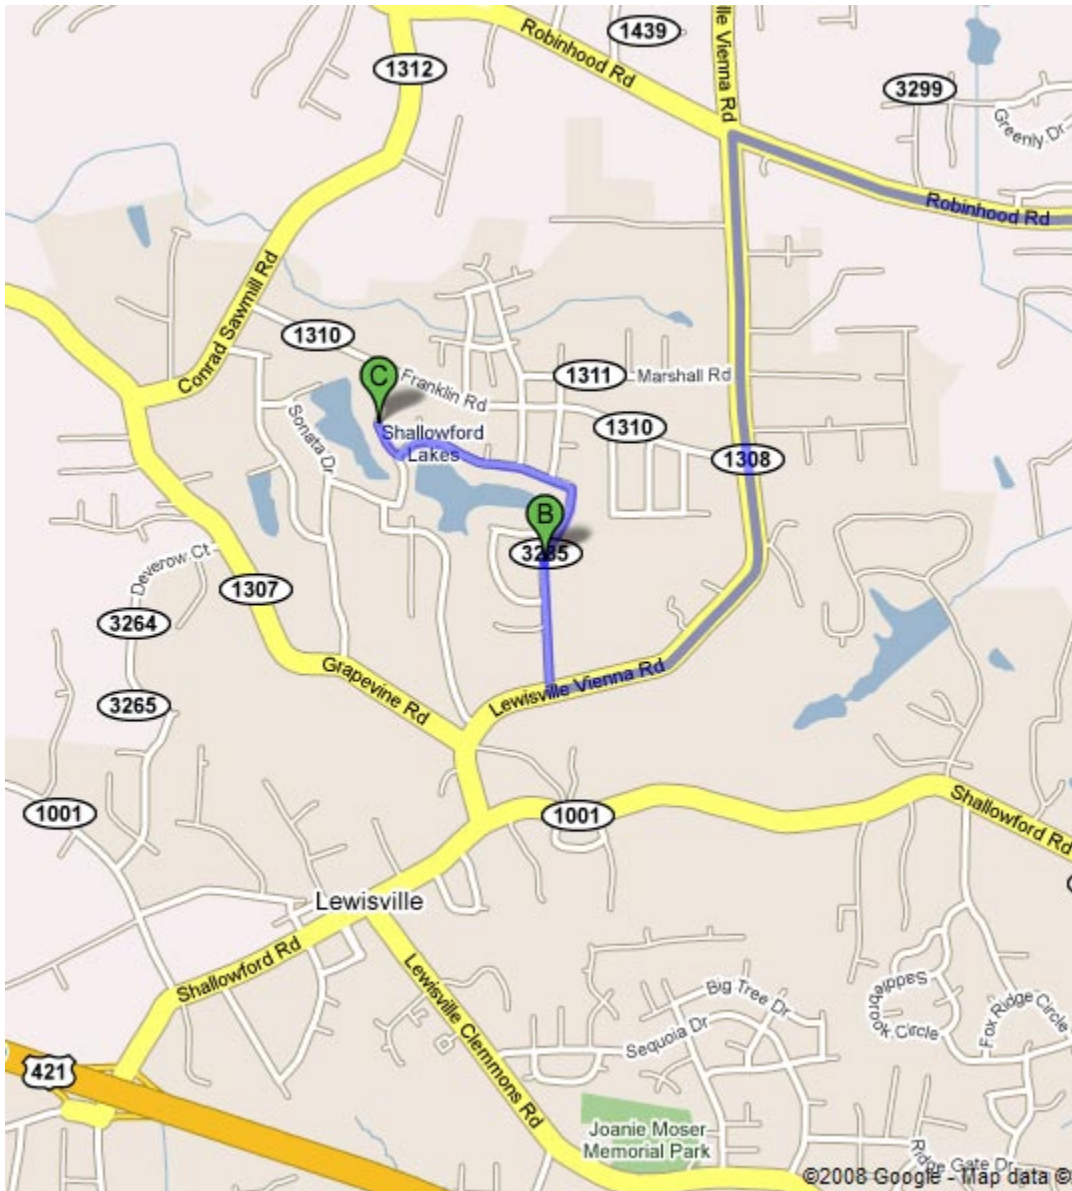

Go 7 miles on 421 North and take exit 244 which is the Lewisville / Williams Road Exit.

Turn right at the top of the exit, towards the Exxon station.

Go straight for about 1 mile, past the Lewisville town square and past the 1 stop light.

Turn left onto Lewisville-Vienna Road.

Take the 4th left onto Riverwood Dr. (.4 miles)

Go to the very end of Riverwood, it will dead-end into Wyntfield Dr. (1 mile)

Turn right onto Wyntfield Drive. We are the 4th house on the left. 318 Wyntfield Drive.

Alternate Directions

From the intersection of Peace Haven Rd and Robinhood Rd:

Head northwest (away from town) and travel 5.4 miles on Robinhood Rd.

Turn left onto Lewisville-Vienna Rd (there is a stop light at this intersection).

Go 1.6 miles on Lewisville-Vienna Rd.

Turn right onto Riverwood Dr.

Go to the very end of Riverwood, it will dead-end into Wyntfield Dr. (1 mile)

Turn right onto Wyntfield Drive. We are the 4th house on the left. 318 Wyntfield Drive.