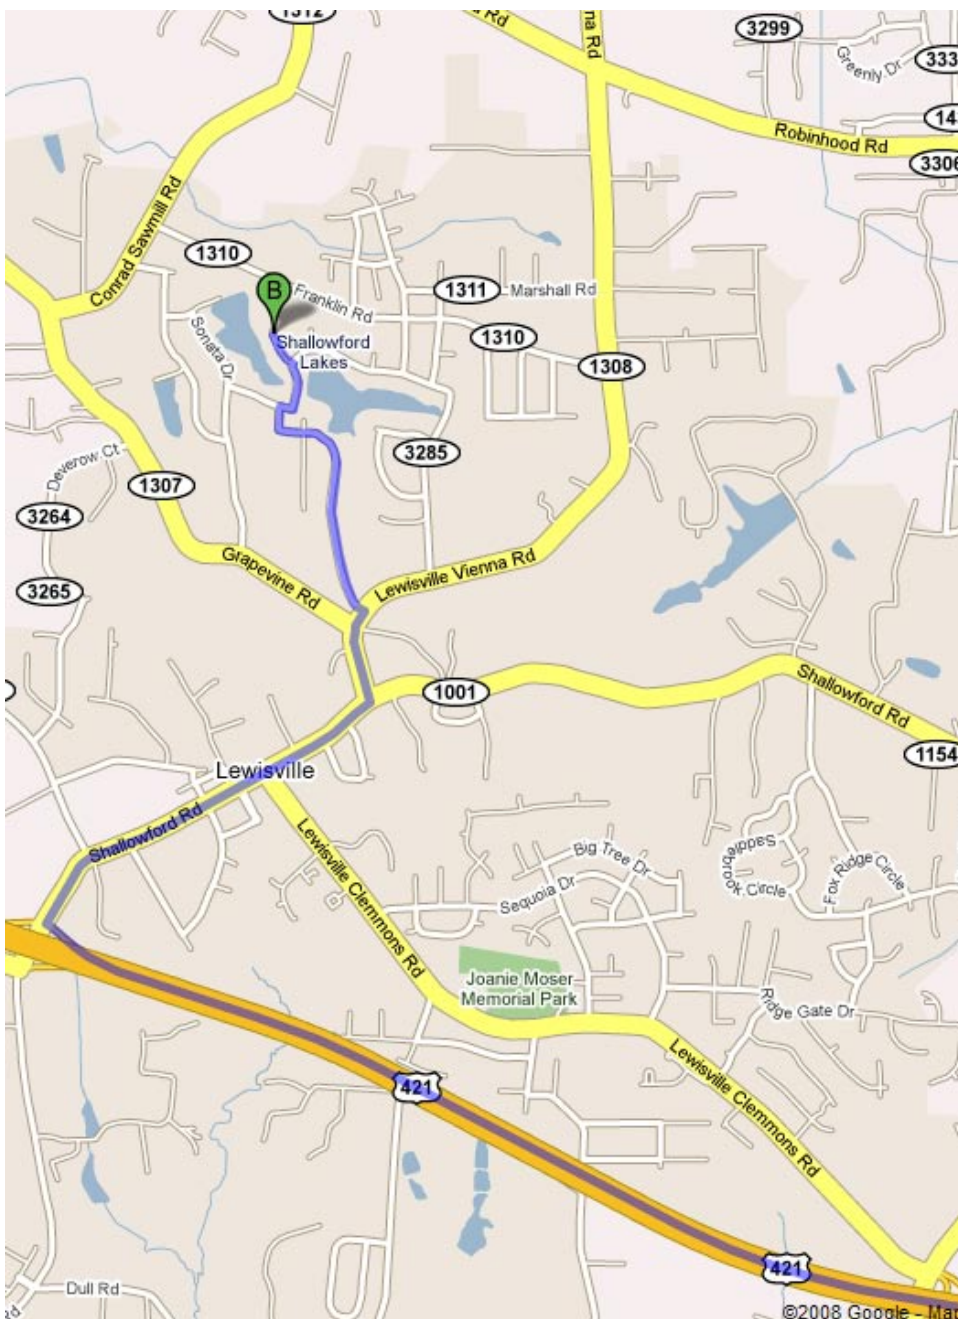

Go 7 miles on 421 North and take exit 244 which is the Lewisville / Williams Road Exit.

Turn right at the top of the exit, towards the Exxon station.

Go straight for about 1 mile, past the Lewisville town square and past the 1 stop light.

Turn left onto Lewisville-Vienna Road.

Take the 4th left onto Riverwood Dr. (.4 miles)

Go to the very end of Riverwood, it will dead-end into Wyntfield Dr. (1 mile)

Turn right onto Wyntfield Drive. We are the 4th house on the left. 318 Wyntfield Drive.

Alternate Directions

From the intersection of Peace Haven Rd and Robinhood Rd:

Head northwest (away from town) and travel 5.4 miles on Robinhood Rd.

Turn left onto Lewisville-Vienna Rd (there is a stop light at this intersection).

Go 1.6 miles on Lewisville-Vienna Rd.

Turn right onto Riverwood Dr.

Go to the very end of Riverwood, it will dead-end into Wyntfield Dr. (1 mile)

Turn right onto Wyntfield Drive. We are the 4th house on the left. 318 Wyntfield Drive.